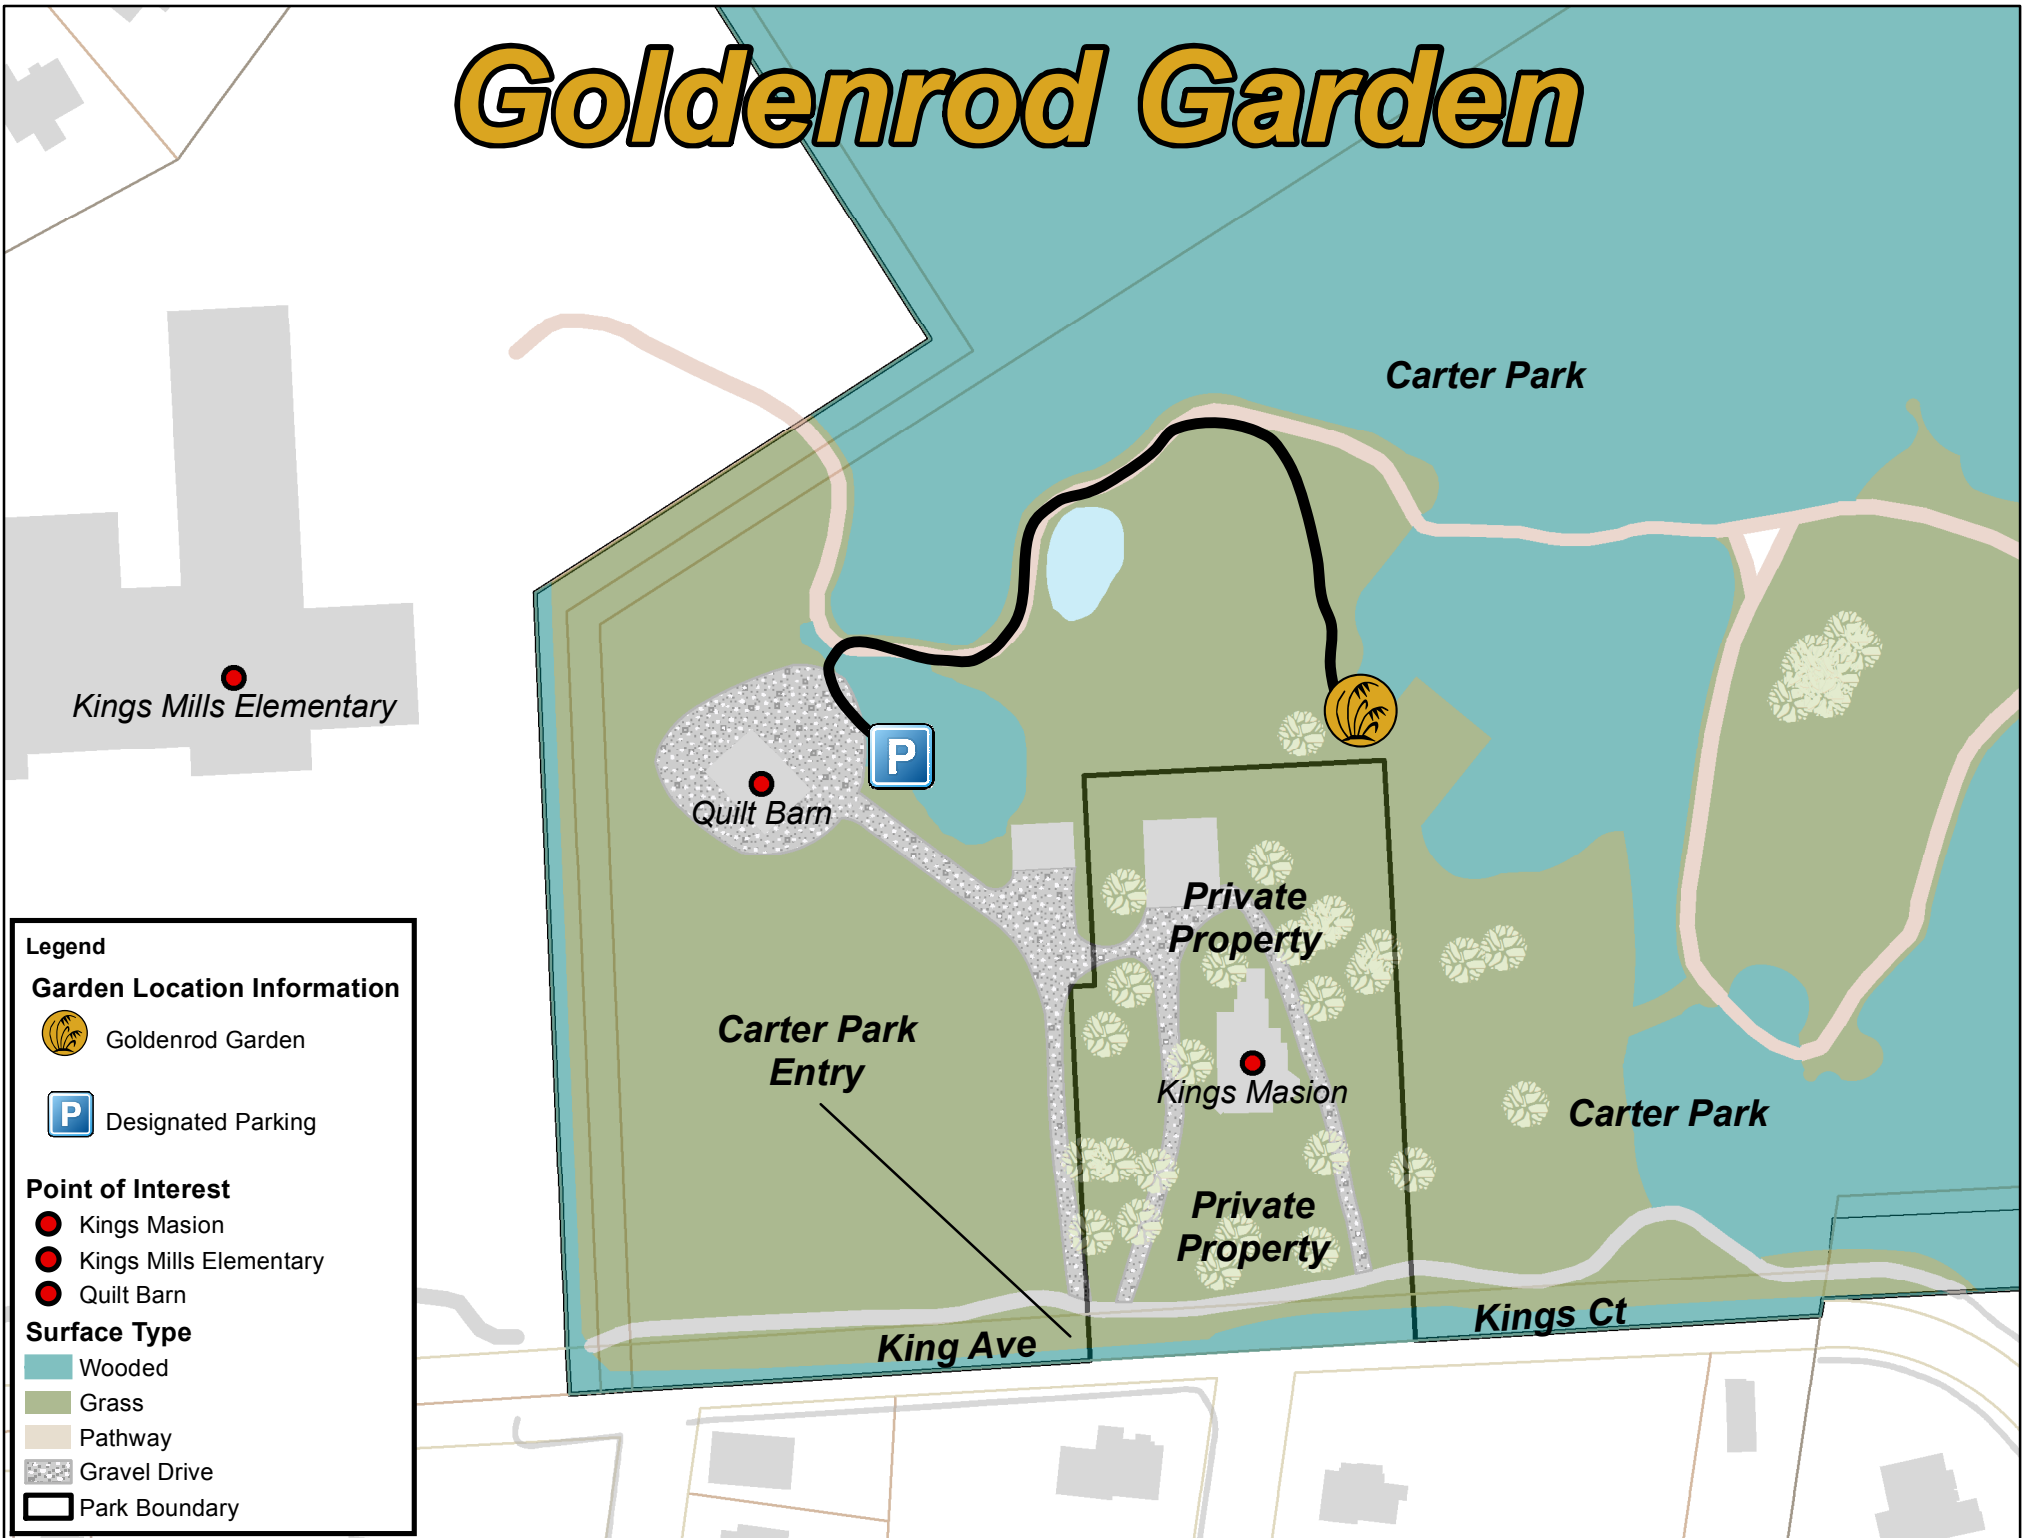

Goldenrod Garden

Legend

Garden Location Information

- Goldenrod Garden
- Designated Parking

Point of Interest

- Kings Masion
- Kings Mills Elementary
- Quilt Barn

Surface Type

- Wooded
- Grass
- Pathway
- Gravel Drive
- Park Boundary