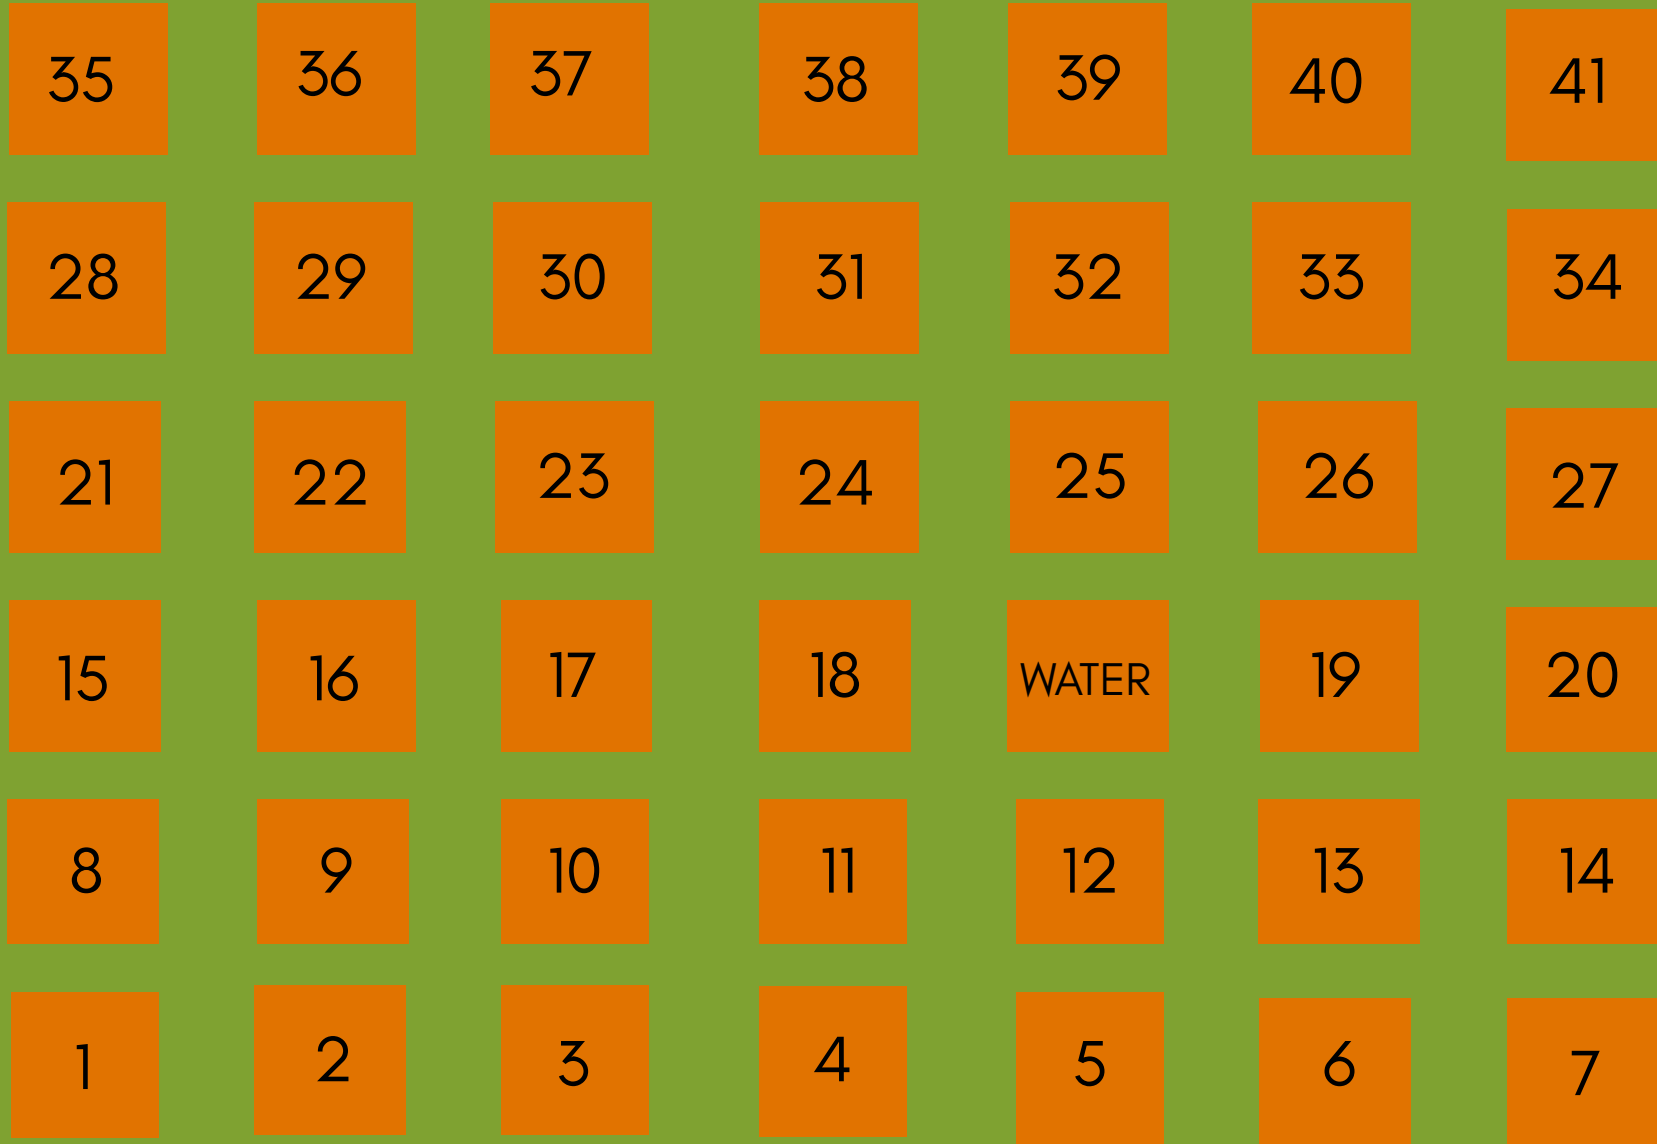

KINGSWOOD PARK COMMUNITY GARDENS LAYOUT

PAVILION

IRWIN - SIMPSON RD

PARKING LOT