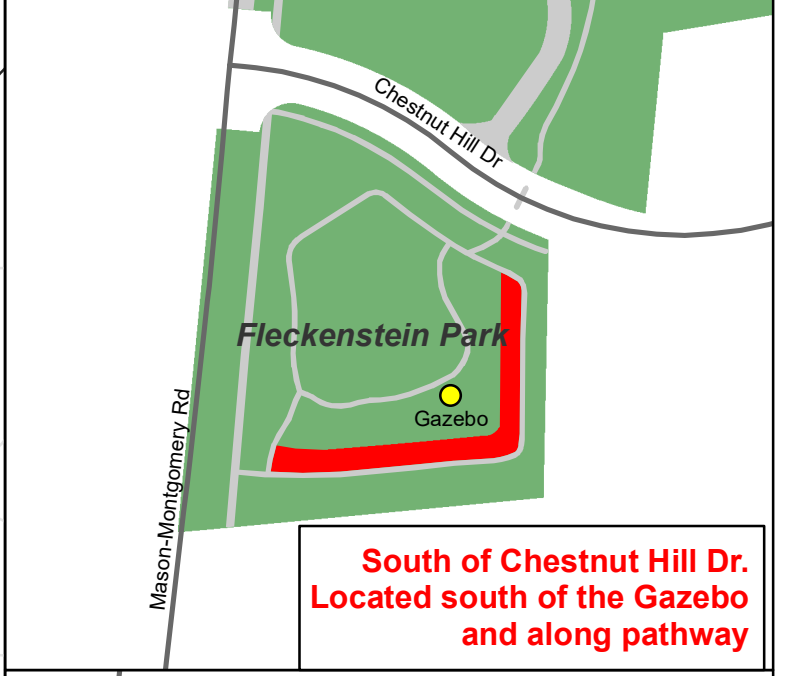

# Tree Memorial Map

## Designated Planting Area

South side of Park along the southern edge of the Roberts Park Loop

South of Chestnut Hill Dr. Located south of the Gazebo and along pathway

Northwest corner of park near Deerfield Honors Veterans just off parking lot