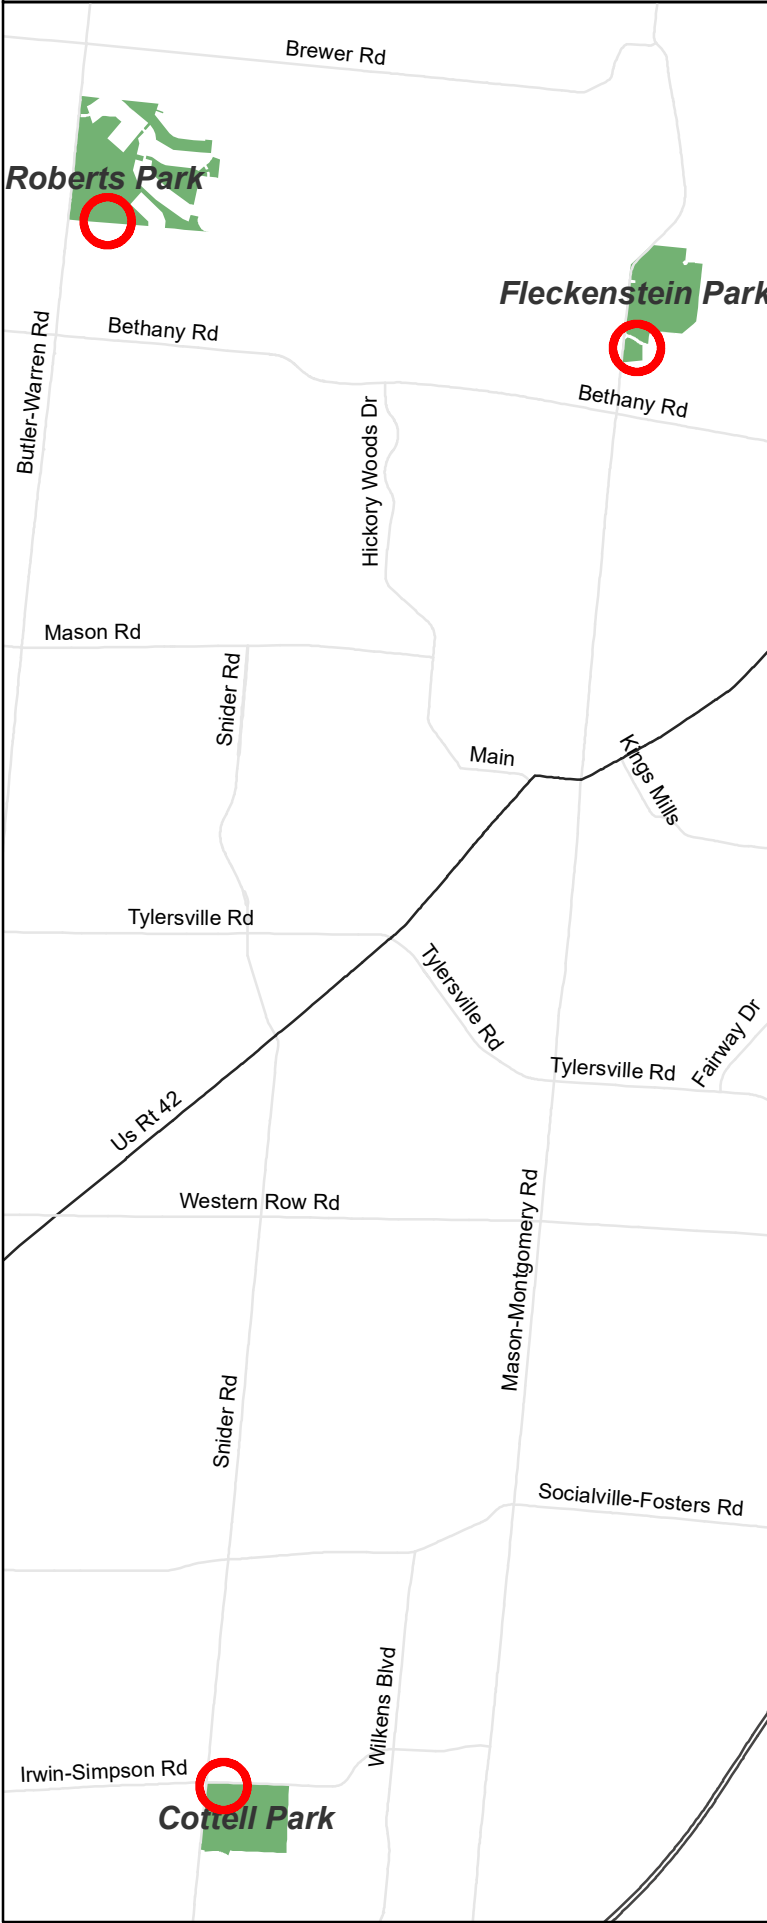

# Tree Memorial Map

## Designated Planting Area

South side of Park along the southern edge of the Roberts Park Loop

South of Chestnut Hill Dr. Located south of the Gazebo and along pathway

Northwest corner of park near Deerfield Honors Veterans just off parking lot