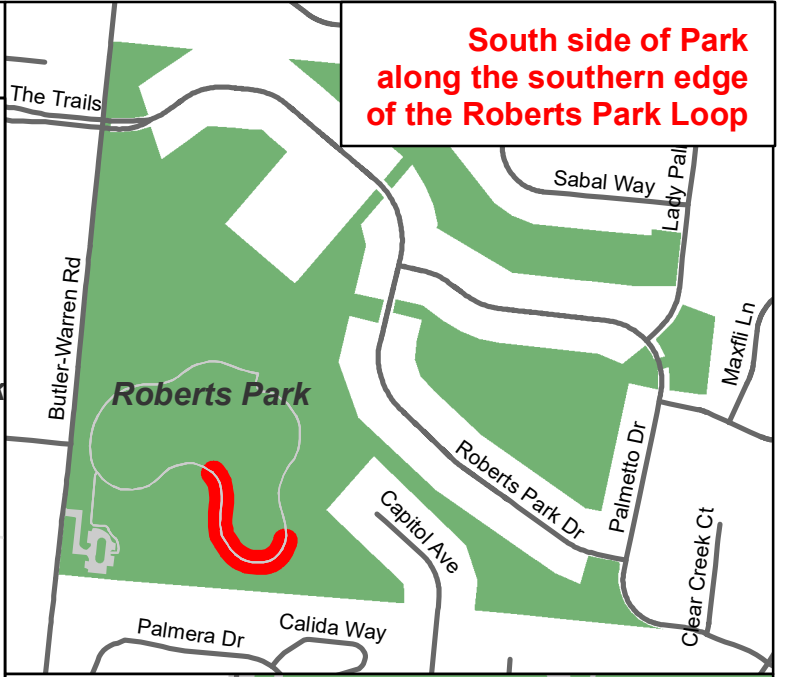

# Tree Memorial Map

## Designated Planting Area

South side of Park along the southern edge of the Roberts Park Loop

South of Chestnut Hill Dr. Located south of the Gazebo and along pathway

Northwest corner of park near Deerfield Honors Veterans just off parking lot